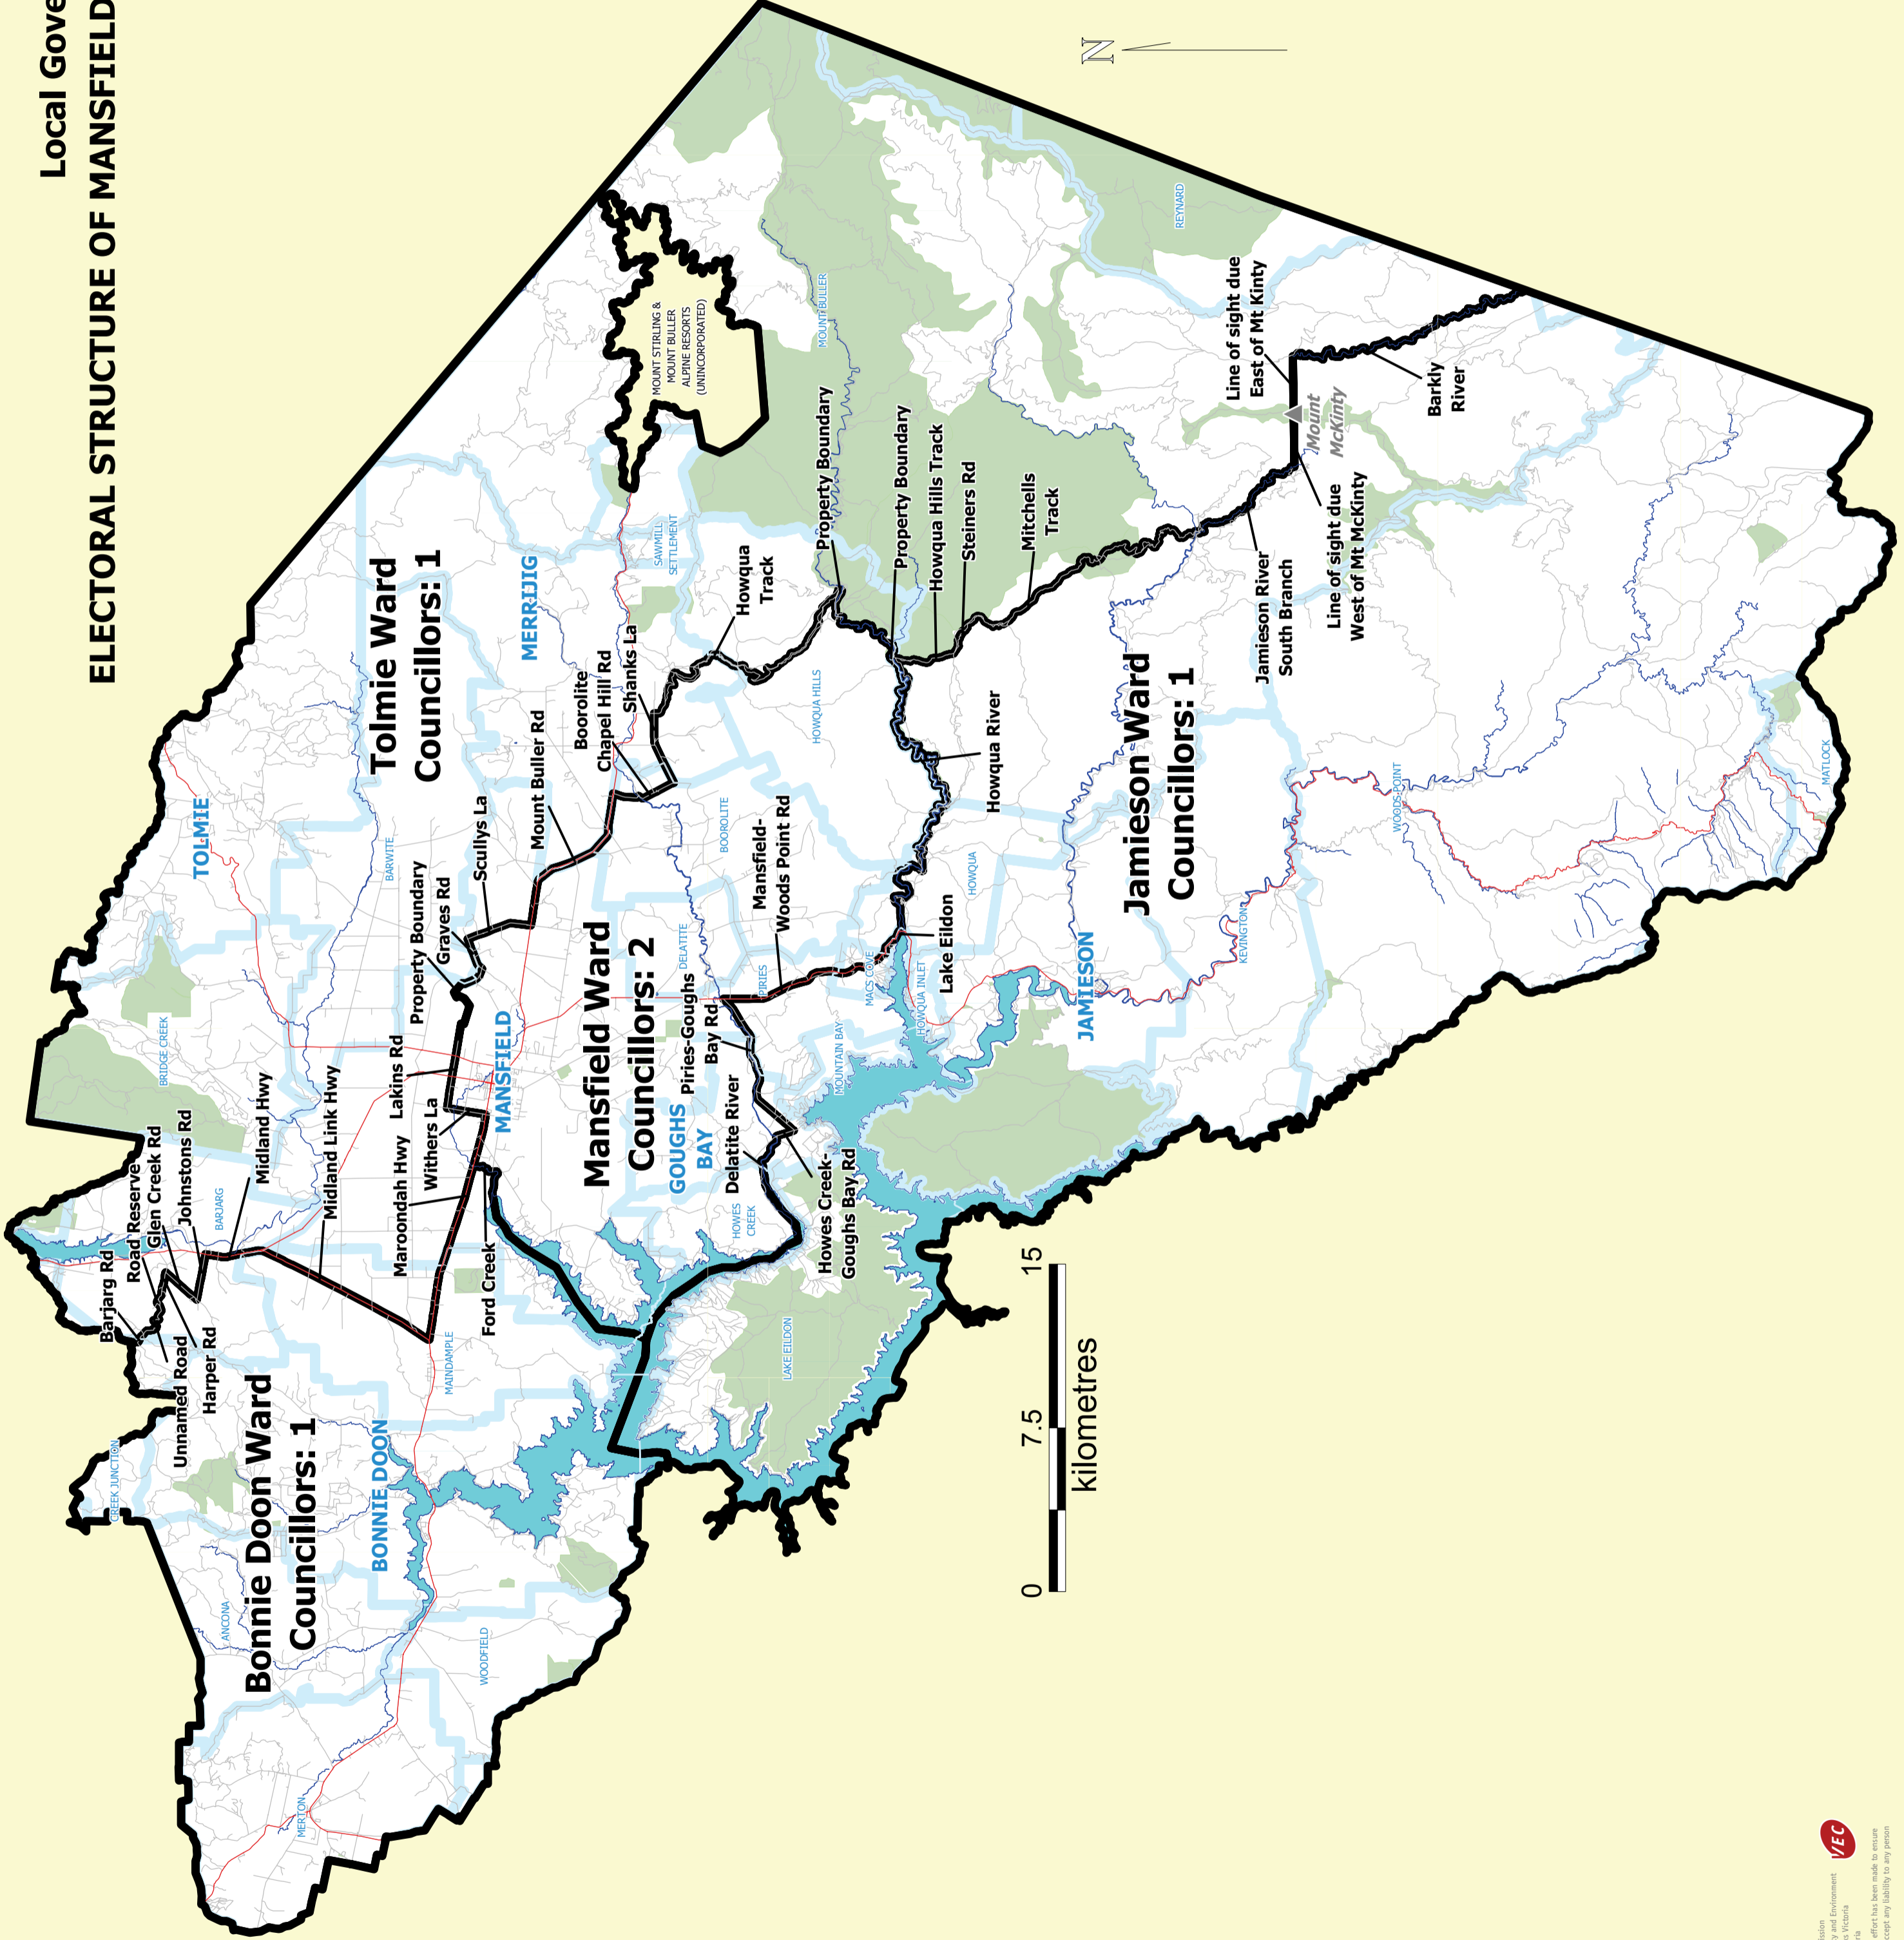

# Local Government Act 1989 ELECTORAL STRUCTURE OF MANSFIELD SHIRE COUNCIL

LEGL./07-329

Electoral Structure of  
Mansfield Shire Council

**Legend**

- Ward Boundary
- Locality Boundary

**Map Symbols**

- Freeway
- Main Road
- Collector Road
- Road
- Unsealed Road
- River/Creek
- Railway Line
- Lake
- Parks and Reserves